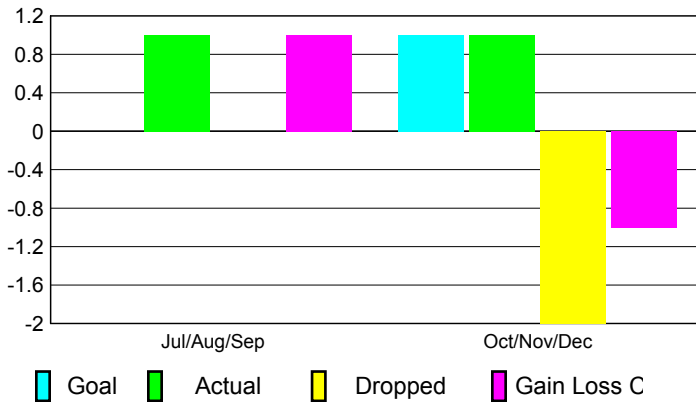

2010-2011 GMT Reports for District (or Undistricted) **District B 6**

GMT: **PEDRO A BOTELLO ORTIZ**

Location: **MEXICO**

GMT CA: **3**

CLUBS

Club Results
2010-2011

Clubs
2009-2010

Month	New Club Goal	Actual New Clubs	Actual Dropped Clubs	Gain/Loss of Clubs	Gain/Loss of Clubs
Jul/Aug/Sep	0	1	0	1	-1
Oct/Nov/Dec	1	1	-2	-1	0
Totals	1	2	-2	0	-1

Club Results 2010-2011

Goal, New, Dropped, Gain/Loss

Comparison of Club Gain/Loss

Current Year Compared to the Previous Year

YTD Status Quo Clubs 2010-2011

Status Quo Clubs Compared to Status Quo Members

MEMBERSHIP