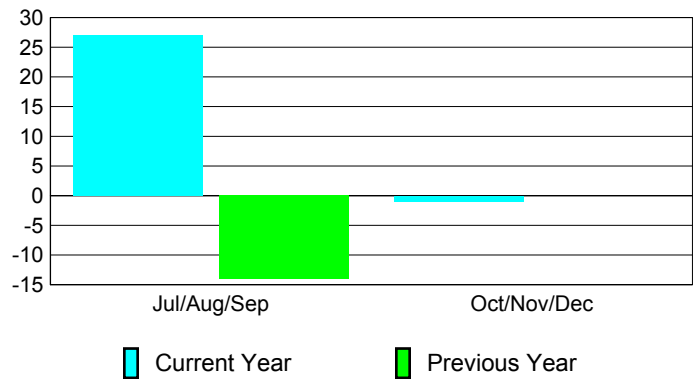

Comparison of Membership Gain/Loss

Current Year Compared to the Previous Year