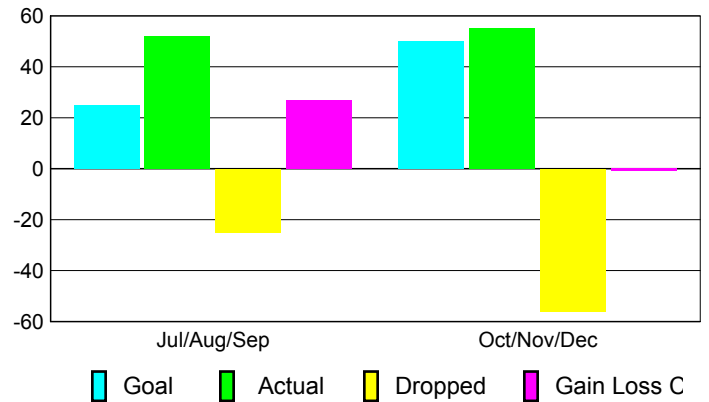

Membership Results 2010-2011

Goal, New, Dropped, Gain/Loss